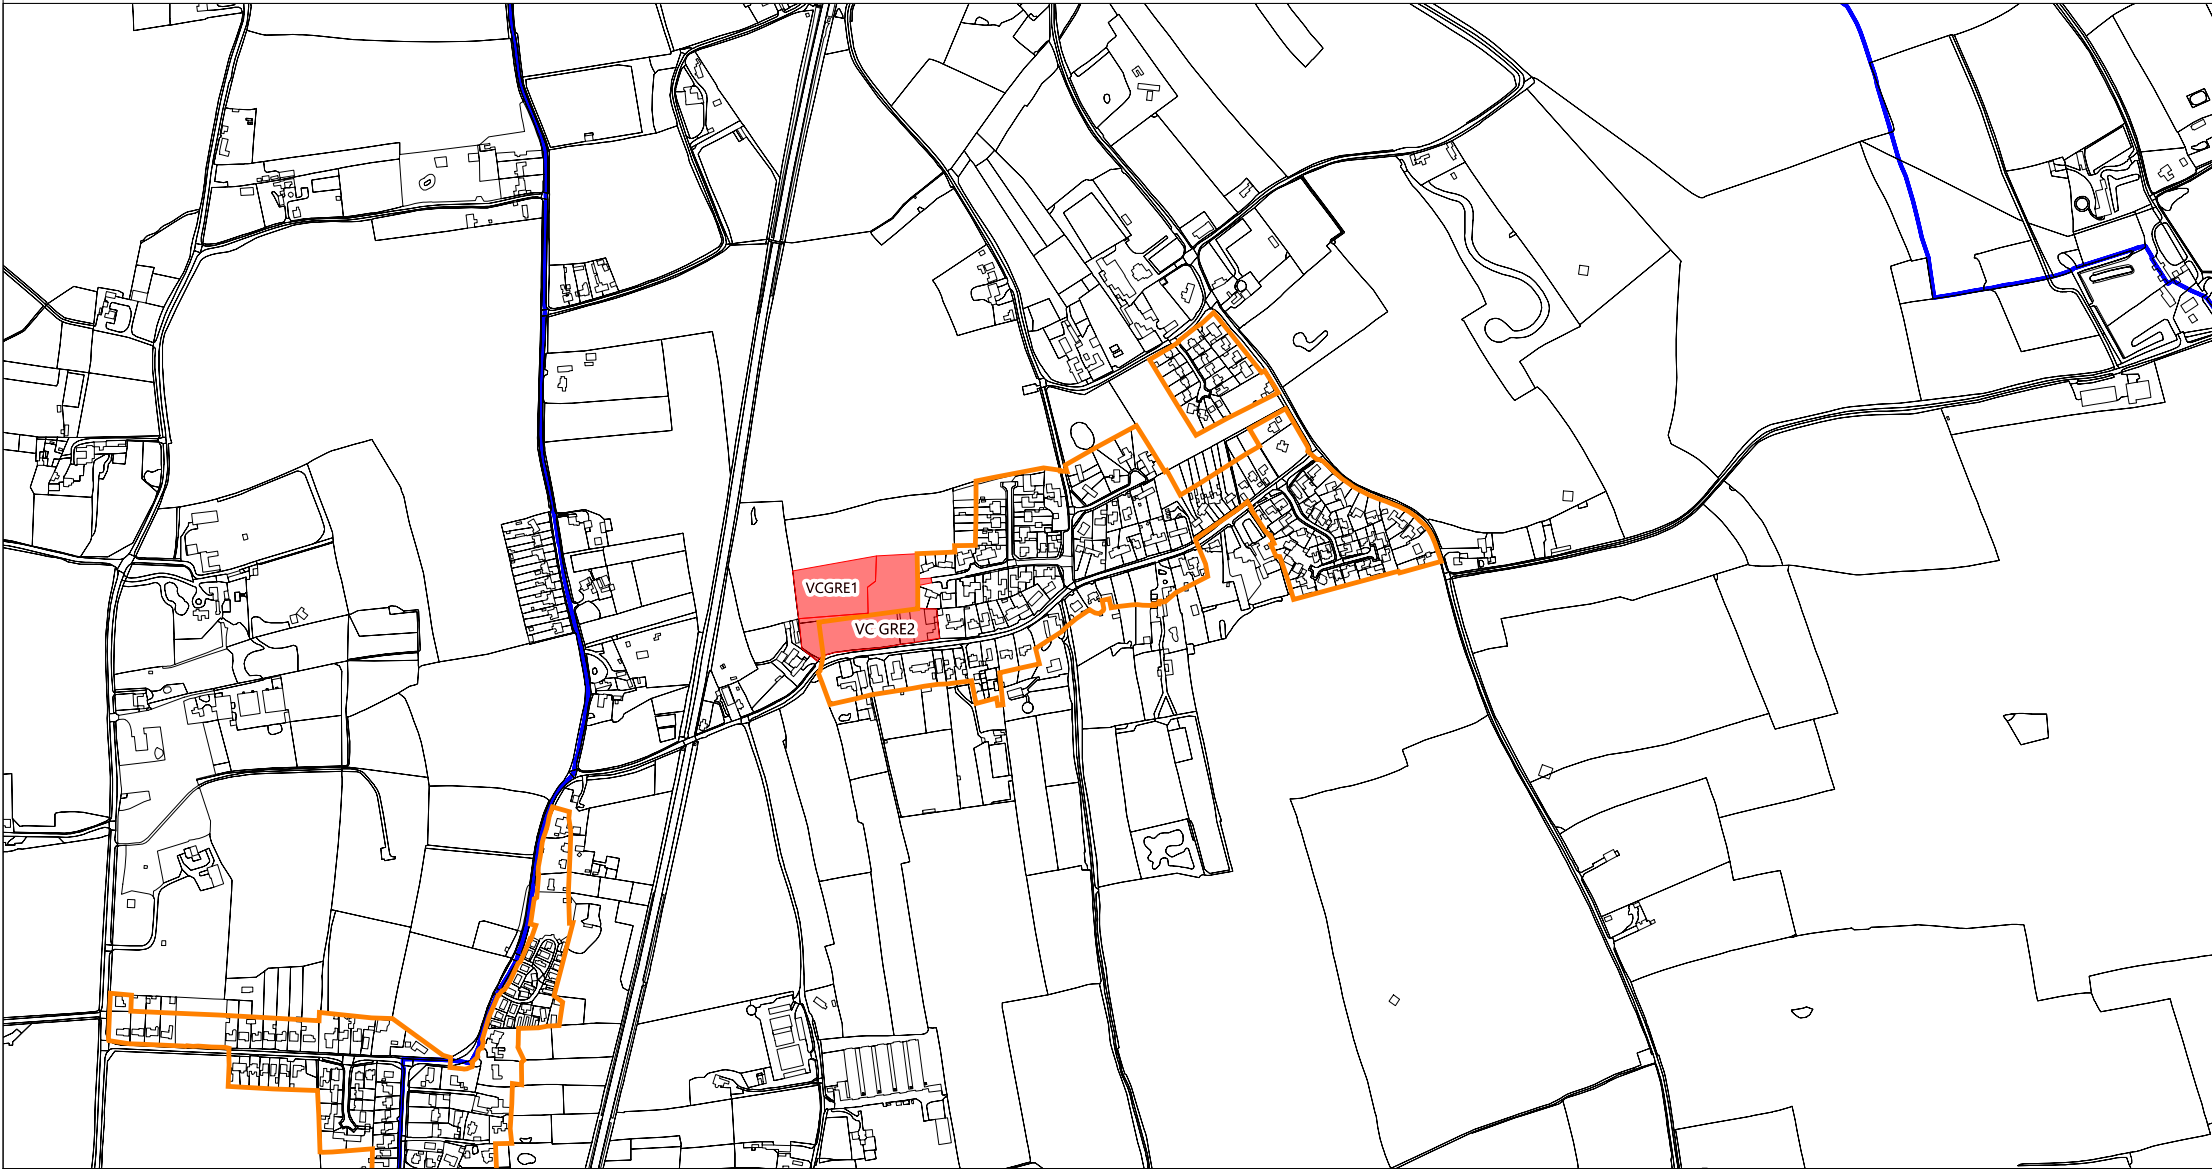

Great Moulton

Legend

-  Allocation
-  Parish Boundary
-  Settlement Limit

Date: December 2022

Scale 1:10,000 @ A4